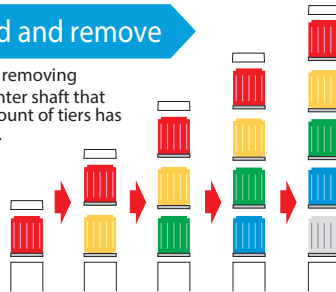

MP/MPS

Signal Tower

- LED
- IP65
- Ø30
- Cable
- NPN/PNP
Open-collector

MPS

MP

Super slim 30mm silver body Signal Tower, ideal for small devices.

FEATURES

- PATLITE's exclusive hybrid prism-cut lens designed for enhanced visibility from any direction and distance.
- Double-insulated construction for enhanced durability and safety in the work environment.
- Direct mount installation with just a single hole.
- Interchangeable Modules need no re-wiring, even after installation.
- Main body is constructed of superior impact and heat resistant ABS resin.
- Lens is made of superior weather resistant and light translucent AS resin.
- Available Colors are in Red, Amber, Green, Blue, and Clear/White.
- Conforms to the CE requirements.
- UL Recognized Components (File No. E215660)

Patented reflection system increases visibility.

High-intensity LED

Good visibility from any direction

AVAILABLE BY SPECIAL ORDER

- All Clear Lenses: Distinctive color recognition when operated with clear lenses (B0738 type).
- Cable: Versatile and flexible 3m cable.

Optional MP-B Buzzer
(See Pg. 193)

Easy to add and remove

- When adding or removing modules, the center shaft that matches the amount of tiers has to be purchased.

Interchangeable LED Modules

Changeable color sequence: Easy to add/ remove up to 5 colored modules even after installation.