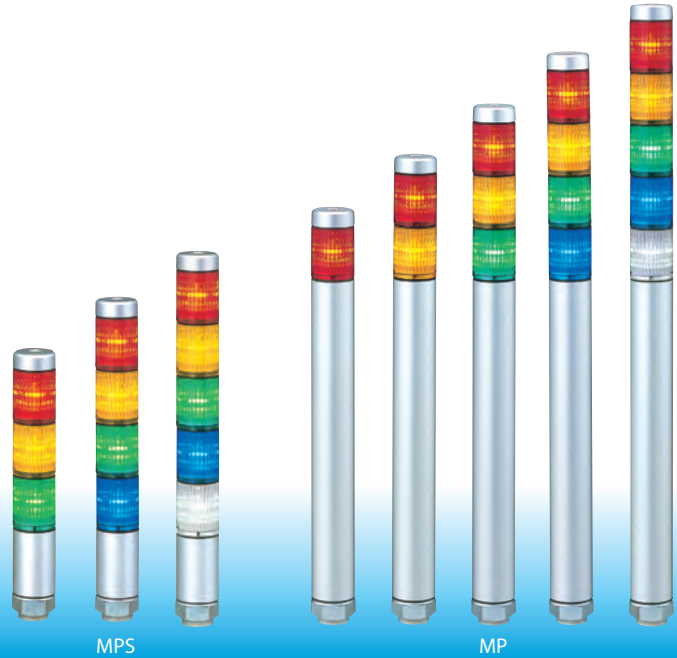

MP/MPS

Signal Tower

- LED
- IP65
- Ø30
- Cable
- NPN/PNP
Open-collector

MPS

MP

Super slim 30mm silver body Signal Tower, ideal for small devices.

FEATURES

- PATLITE's exclusive hybrid prism-cut lens designed for enhanced visibility from any direction and distance.
- Double-insulated construction for enhanced durability and safety in the work environment.
- Direct mount installation with just a single hole.
- Interchangeable Modules need no re-wiring, even after installation.
- Main body is constructed of superior impact and heat resistant ABS resin.
- Lens is made of superior weather resistant and light translucent AS resin.
- Available Colors are in Red, Amber, Green, Blue, and Clear/White.
- Conforms to the CE requirements.
- UL Recognized Components (File No. E215660)

Patented reflection system increases visibility.

High-intensity LED

Good visibility from any direction

AVAILABLE BY SPECIAL ORDER

- All Clear Lenses: Distinctive color recognition when operated with clear lenses (B0738 type).
- Cable: Versatile and flexible 3m cable.

Optional MP-B Buzzer
(See Pg. 193)

Easy to add and remove

- When adding or removing modules, the center shaft that matches the amount of tiers has to be purchased.

Interchangeable LED Modules

Changeable color sequence: Easy to add/ remove up to 5 colored modules even after installation.

Note: LED modules of the same color within a signal tower will light up simultaneously.

Wiring doesn't change

- The LED Module colors correspond to the wiring, so re-wiring is not necessary.

How to Order