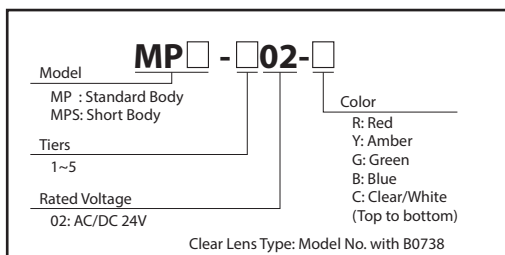

How to Order

Specifications

Stack Number	Model	Rated Voltage	Power Consumption	Mass	
				MP	MPS
1 Tier	MP/MPS-102	AC/DC 24V	0.7W	210g	110g
2 Tiers	MP/MPS-202		1.4W	230g	130g
3 Tiers	MP/MPS-302		2.0W	250g	150g
4 Tiers	MP/MPS-402		2.6W	270g	170g
5 Tiers	MP/MPS-502		3.2W	290g	190g